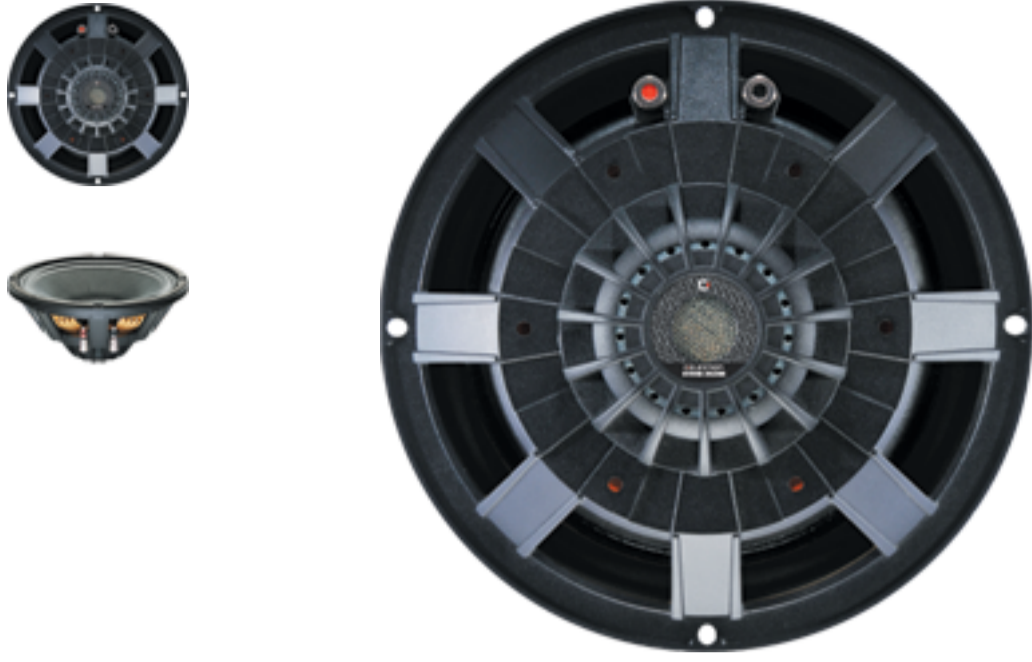

NTR10-2520E

Features

- 10" neodymium mid/bass unit offers 250Wrms (AES standard) power handling and 96dB sensitivity
- 2.5" high temperature Inside/Outside voice coil efficiently dissipates heat, preventing sensitivity loss through thermal compression
- "M-Roll" surround provides progressive excursion control, yielding a smooth response even at extremes of frequency range
- Extremely lightweight design combined with a highly efficient magnet assembly results in exceptional power-to-weight ratio
- Intelligent heat management in both chassis and magnet assembly design further minimises distortion

8 Frequency Response

1. Tested for two hours using a continuous, band-limited pink noise signal as per AES standard. Power calculated on minimum impedance. Loudspeaker tested in free air.
2. Measured on axis at 1W, 1m in 2 anechoic environment.
3. Xmax derived from: (voice coil winding width-gap depth)/2.
4. Small signal parameters measured after unit subjected to pre-conditioning signal.

General Specifications

Nominal diameter	254mm/10in
Power rating ¹	250Wrms
Nominal impedance	8
Sensitivity ²	96dB
Frequency range	50-3000Hz
Voice coil diameter	64mm/2.5in
Chassis type	Cast aluminium
Magnet type	Neodymium
Coil material	Round copper
Former material	Glass fibre
Cone material	Kevlar loaded paper
Surround material	Cloth-sealed
Suspension	Single
Xmax ³	5mm/0.20in
Gap depth	8mm/0.32in
Voice coil winding width	17.5mm/0.69in

Mounting Information

Diameter	260mm/10.24in
Overall depth	113mm/4.45in
Cut-out diameter	232mm/9.13in
Mounting slot dimensions	7.5mm x 6.5mm/0.3in x 0.26in
Number of mounting slots	4
Mounting PCD range	244-247mm/9.6-9.7in
Unit weight	2.2kg/4.89lb