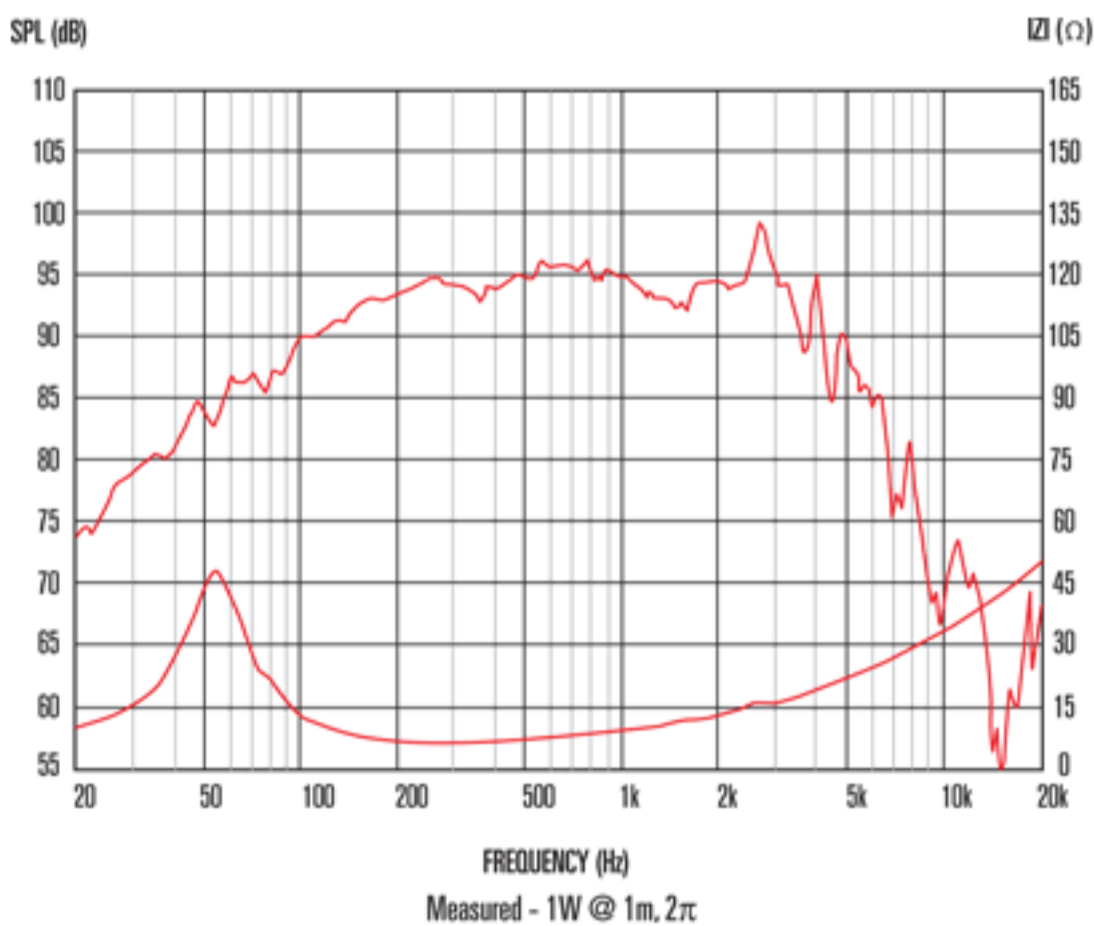

NTR10-2520E

Features

- 10" neodymium mid/bass unit offers 250Wrms (AES standard) power handling and 96dB sensitivity
- 2.5" high temperature Inside/Outside voice coil efficiently dissipates heat, preventing sensitivity loss through thermal compression
- "M-Roll" surround provides progressive excursion control, yielding a smooth response even at extremes of frequency range
- Extremely lightweight design combined with a highly efficient magnet assembly results in exceptional power-to-weight ratio
- Intelligent heat management in both chassis and magnet assembly design further minimises distortion

8 Frequency Response

1. Tested for two hours using a continuous, band-limited pink noise signal as per AES standard. Power calculated on minimum impedance. Loudspeaker tested in free air.
2. Measured on axis at 1W, 1m in 2 anechoic environment.
3. Xmax derived from: (voice coil winding width-gap depth)/2.
4. Small signal parameters measured after unit subjected to pre-conditioning signal.

General Specifications

Nominal diameter	254mm/10in
Power rating ¹	250Wrms
Nominal impedance	8
Sensitivity ²	96dB
Frequency range	50-3000Hz
Voice coil diameter	64mm/2.5in
Chassis type	Cast aluminium
Magnet type	Neodymium
Coil material	Round copper
Former material	Glass fibre
Cone material	Kevlar loaded paper
Surround material	Cloth-sealed
Suspension	Single
Xmax ³	5mm/0.20in
Gap depth	8mm/0.32in
Voice coil winding width	17.5mm/0.69in

Mounting Information

Diameter	260mm/10.24in
Overall depth	113mm/4.45in
Cut-out diameter	232mm/9.13in
Mounting slot dimensions	7.5mm x 6.5mm/0.3in x 0.26in
Number of mounting slots	4
Mounting PCD range	244-247mm/9.6-9.7in
Unit weight	2.2kg/4.89lb